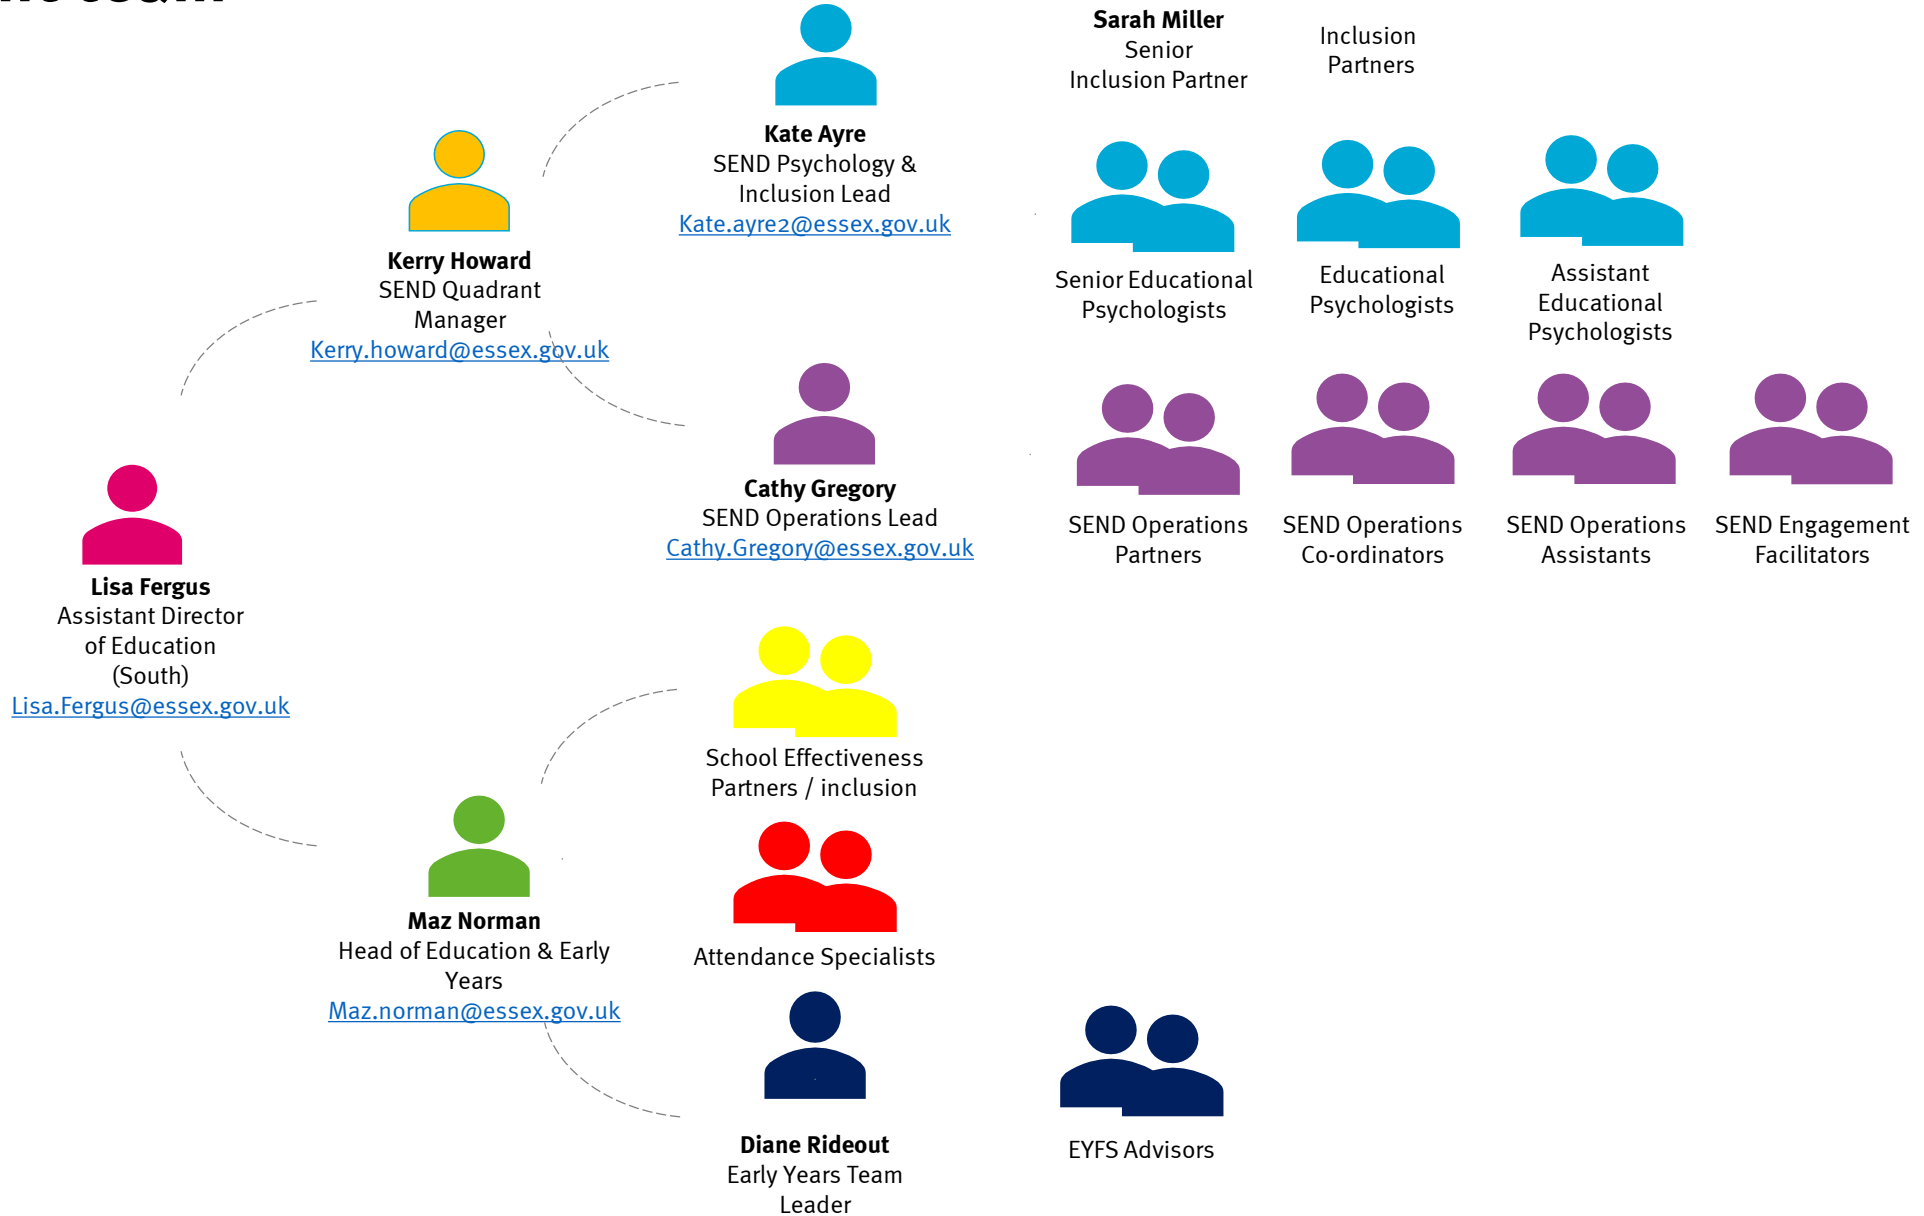

South Cluster Mapping Locality Pack

September 2020

Meet the wider quadrant team

Basildon 1

Educational Psychologists - EP Melanie.sehgal@essex.gov.uk Sarah.routledge@essex.gov.uk Paul.hammond@essex.gov.uk Roland.ackord@essex.gov.uk	Melanie Sehgal Sarah Routledge (Melanie and Paul Hammond CSS provisions; Roland Ackord Greensted I and J)
Inclusion Partner – IP Anita.bartram@essex.gov.uk Maggie.butler@essex.gov.uk Lorraine.cannon@essex.gov.uk	Anita Bartram, Maggie Butler and Lorraine Cannon
School Effectiveness Partner - SEP mel.clapton@essex.gov.uk	Mel Clapton (Maz Norman)
SEND Operations Partner - SOP jackie.stacey@essex.gov.uk rebecca.cooper@essex.gov.uk	Jackie Stacey (plus Becky Cooper returning from mat leave January 2021) Pioneer and ASC GK
Early Years Education Partner – EYEP	Linda Keats
Engagement Facilitators - EF	Leanne Reardon Liz Lynch Berni Chapman
SEND Operations Co-Ordinators - SOCo	Robert Gardner Sonal Mathur
SEND Operations Assistant - SOA lisa.blackmore@essex.gov.uk	Lisa Blackmore